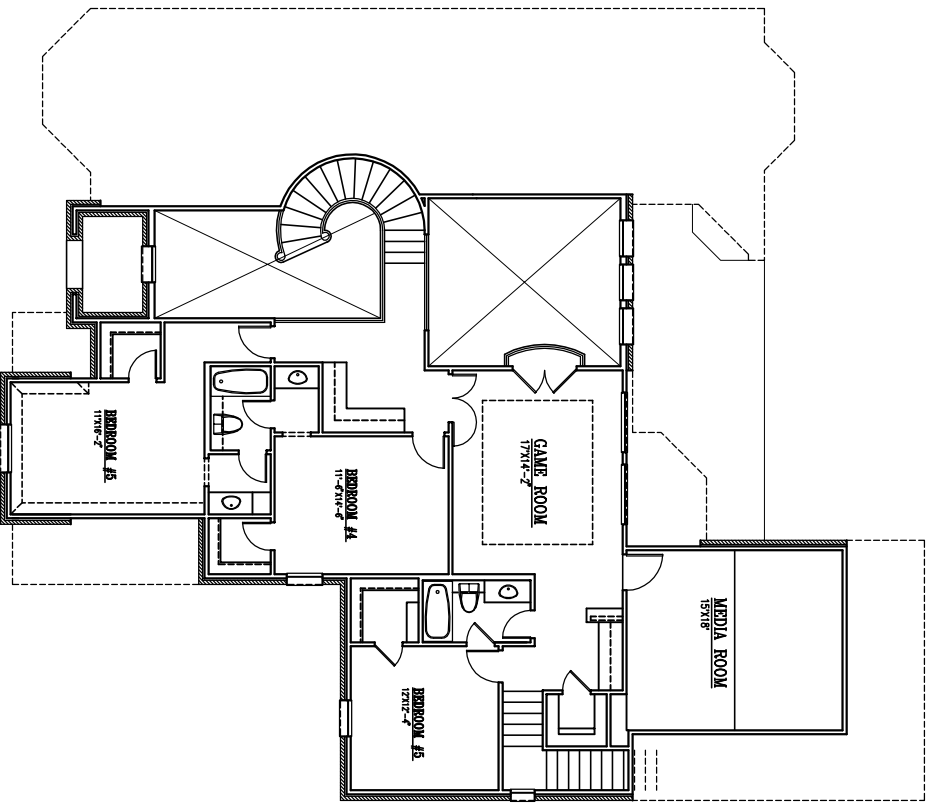

**GROUND FLOOR PLAN**  
2,906 SF

\* All Dimensions are approximate.

4620 Golden Mew Drive  
Warmington Meadows  
Carrollton, Texas

**SECOND FLOOR PLAN**  
1,657 SF

**INGRAM**  
CUSTOM HOMES  
972-612-1278